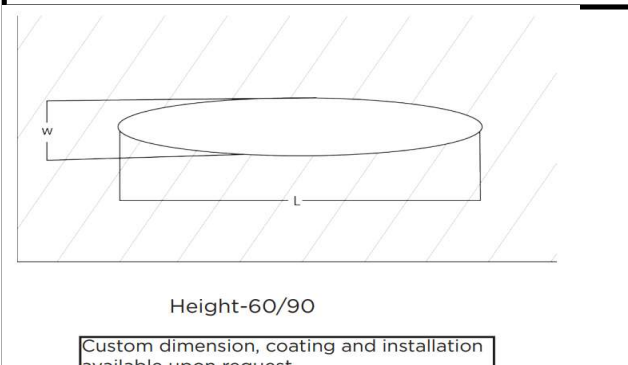

Sovitron Interior Pvt.Ltd.

Model Name	Disc Oval Recessed /DLADSOVDRD-35
Description	Architectural Light

Technical description	Image
-----------------------	-------

Dimension	Custom Dimension H=60/90/95mm
Frame	Aluminium
Color Tempertaure	3000K
Power	35W
Total Luminous Flux	3500 lm
Efficacy	100 lm/W
IP rating	50
Color Rendering	≥80
Mounting	Pendant
Optics	White Opal Diffuser
Dimming	NON-Dimmable
Operating Voltage	220-240 VAC
Standard Lifetime	L70 minimum at 50,000 burning hours

Dimension diagram

Remarks:-

Address: Plot #7 Saroorpur-Nangla Industrial Area,Ballabgarh-Sohna Road,Faridabad-121005
Email: info@sovitron.com